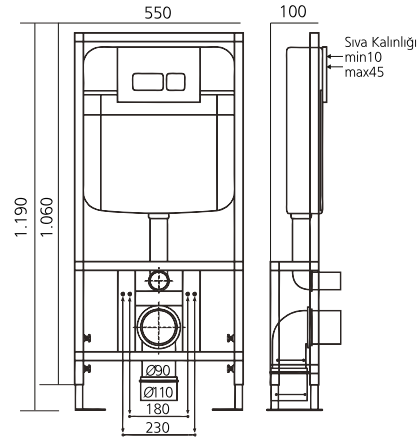

Built-in Cistern

ELEGANCE FOR LIFE

HALF FRAME BUILT-IN CISTERN

EN Half Frame, Fast mounted set for brick wall, 3/6 liter Built-in Cistern Set.
Note: Price doesn't include the button on cistern set

TR Yarım Şase, Tuğla Duvarlar İçin Hızlı Montaj, 3/6 Litre Gömme Rezervuar Seti.
Not: Basma Butonu Fiyata Dahil Değildir.

GE Halbrahmen, Bei Ziegelwänden Schnelle Montage, 3/6 Liter Einbau Spülreservoir Set.
Hinweis: Die Drückerplatte Ist Nicht Im Preis Enthalt

TECH/80
Built In Cistern
(Half Frame)
Ankastre Rezervuar (Yarım Şasi)
Code 0020

Kreabad

HALF FRAME BUILT-IN CISTERN

EN Half Frame, Fast mounted set for brick wall, 3/6 liter Built-in Cistern Set.
Note: Price doesn't include the button on cistern set

TR Yarım Şase, Tuğla Duvarlar İçin Hızlı Montaj, 3/6 Litre Gömme Rezervuar Seti.
Not: Basma Butonu Fiyata Dahil Değildir.

GE Halbrahmen, Bei Ziegelwänden Schnelle Montage, 3/6 Liter Einbau Spülreservoir Set.
Hinweis: Die Drückerplatte Ist Nicht Im Preis Enthalt

TECH/100
Built In Cistern
(Half Frame)
Ankastre Rezervuar (Tam Şasi)
Code 0026

KREABAD SANİTÄR

elegance for life...

CISTERN BUTTONS

ELEGANT

Button
Matte Chrome
Code 0040

ELEGANT

Button
Bright Chrome
Code 0041

ELEGANT

Button
White Chrome
Code 0042

ELIPS

Button
Matte Chrome
Code 0050

ELIPS

Button
Bright Chrome
Code 0051

ELIPS

Button
White Chrome
Code 0052

CISTERN BUTTONS

Base

Ankastre Stop
Walf +Volanlı
Code AV 001

Base

Ankastre Stop
Walf Kollu Volanlı
Code AV 003

Base

Ankastre Stop Walf
Dairesel Volanlı
Code AV 005

wall line

highline

proline

compactline