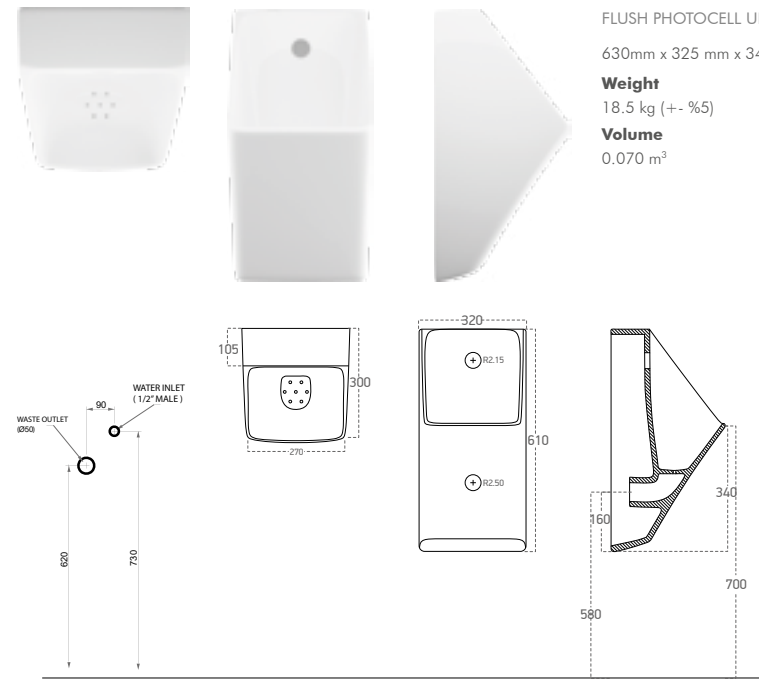

elegance
FOR LIFE

FLUSH PHOTOCEL URINAL & SEPARATOR
FOTOSELLİ PİSUVAR & ARABÖLME

32 CM

Code 100436

610X320

ELECTRICITY + BATTERY

EN All in one Urinal with photocell, Water inlet by filter faucet, Wall Drain, Mounted Photocell Unit, Mounted washing System.

TR Arkadan Su Girişli Özel Filtreli Ara Musluk Kullanılır, Arkadan Pis Su Çıkışlı, Fotosel Ünitesi Pisuvara Montajlı, Yıkama Sistemi Pisuvara Montajlı.

GE Zulauf Von Hinten Wird Mit Einem Spezial Filter Im Mittelhahn Benutzt, Abwasserablass Von Hinten, Fotosel Gerät Ist Einmontiert, Spülung Ist Einmontiert, Montage Mit Befestigungs Zubehör.

FLUSH PHOTOCELL URINAL

630mm x 325 mm x 345 mm

Weight

18.5 kg (+- %5)

Volume

0.070 m³

45 CM URINAL SEPARATOR

Code 100442

EN Mounting With Special Equipment.

TR Özel Bağlantı Elemanları ile Montajlanır

GE Montage Mit Sonderausstattung.