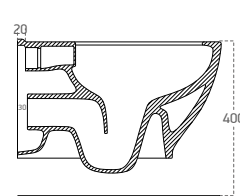

RIM ART WALL-HUNG CLOSET

Box Dimensions
370x575x370 mm

Weight
23,6 kg

Volume
0,078 m³

WC SEAT COVER

EN Duroplast, Soft Close&Standart, Stainless Hinge, Easy Uninstallation, Easy Clean And Installation.

D WC SITZ DUROPLAST MIT ABSENKAUTOMATIK