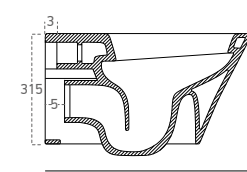

53 CM WALL-HUNG CLOSET
TAHARET DUSCH WC ODER HERKÖMLICHES WC

53 CM

Code 100412
530x365
(WITH SPOUT)

EN Hidden Spout Inlet, Under Wall, Available With Using Built-In Cistern, Mounted Using Universal Bracket For Wall Hung Elements, Can Be Combined With Soft Close Or Standard Seat Cover.

D TAHARET DUSCHWC
oder
ALS HERKÖMLICHES WC
ERHÄLTLUCH

GE Verdecktes Hygiene-Waschrohr Eingang Unter Der Befestigung, Abwasserlass Hinten, Verwendung Mit Einbau Spülreservoir, Montage Mit Befestigungs Zubehör Kann Mit Absenk- Oder Standarddeckel Kombi erbar.

WALL HUNG CLOSET
Box Dimensions
395mm x 575mm x 320 mm
Weight
26.0 kg (+- %5)
Volume
0.073 m³

53 CM

Code 100414
530x365

EN Available With Using Built-In Cistern, Mounted Using Universal Bracket For Wall Hung Elements, Can Be Combined With Soft Close Or Standard Seat Cover.

D WAND WC

GE Abwasserlass Von Hinten, Einbau Spülreservoir, Montage Mit Befestigungs Zubehör Kann Mit Absenk- Oder Standarddeckel Kombiniert werden.

WALL HUNG CLOSET
Box Dimensions
395mm x 575mm x 320 mm
Weight
26.0 kg (+- %5)
Volume
0.073 m³

BIZARRO WC SEAT COVER

EN Duroplast, Soft Close&Standart, Stainless Hinge, Easy Uninstallation, Easy Clean And Installation.

D _DUROPLAST SOFT CLOSE WC SITZE

GE Duroplast, Absenk Deckel, Rostfreies Scharnier, Einfache Abmontage Und Pflegeleicht.

Cover Options Are Available In All Colors.

Tüm Ürün Renklerinde Kapak Seçeneği Mevcuttur.

BIZARRO WC SEAT COVER
Soft Close
Code 100707

BIZARRO WC SEAT COVER
Standart
Code 100717
SOFT CLOSE

Are you ready?

TO GIVE A COLORFUL DIMENSION TO YOUR EXPECTATIONS
IN INTERIOR DESIGN

İÇ MEKAN TASARIMINDA BEKLENTİLERİNİZE RENKLİ
BİR BOYUT KATMAYA HAZIR MISINIZ?