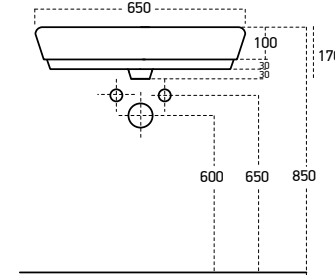

65 CM

3065

EN Water Inlet, Overflow Hole, Single Hole for Faucet, Washbasin Strainer (Chrome), Universal Mounted Elements

TR Arkadan Su Girişli, Su Taşma Delikli, Tek Armatür Delikli, Krom Basmalı Süzgeç, Bağlantı Elemanları ile Montaj Yapılır.

GE Zulauf Von Hinten, Mit Überlaufloch, Einhebel Armatürloch, Verchromte Pressfilter, Die Montage Wird Mit Den Befestigungs Zubehör Bef

TOP COUNTER WASHBASIN

Box Dimensions
170x655x470 mm

Weight
14.1 kg (+- %5)

Volume
0.052 m³