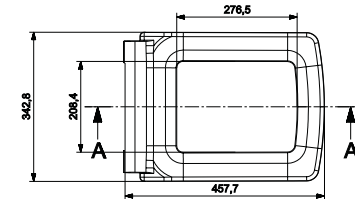

53 CM WALL-HUNG CLOSET
TAHARET DUSCH WC ODER HERKÖMLICHES WC

53 CM

Code 100412
530x365
(WITH SPOUT)

EN Hidden Spout Inlet, Under Wall, Available With Using Built-In Cistern, Mounted Using Universal Bracket For Wall Hung Elements, Can Be Combined With Soft Close Or Standard Seat Cover.

D TAHARET DUSCHWC
oder
ALS HERKÖMLICHES WC
ERHÄLTLUCH

GE Verdecktes Hygiene-Waschrohr Eingang Unter Der Befestigung, Abwasserlass Hinten, Verwendung Mit Einbau Spülreservoir, Montage Mit Befestigungs Zubehör Kann Mit Absenk- Oder Standarddeckel Kombi erbar.

WALL HUNG CLOSET
Box Dimensions
395mm x 575mm x 320 mm
Weight
26.0 kg (+- %5)
Volume
0.073 m³

53 CM

Code 100414
530x365

EN Available With Using Built-In Cistern, Mounted Using Universal Bracket For Wall Hung Elements, Can Be Combined With Soft Close Or Standard Seat Cover.

D WAND WC

GE Abwasserlass Von Hinten, Einbau Spülreservoir, Montage Mit Befestigungs Zubehör Kann Mit Absenk- Oder Standarddeckel Kombiniert werden.

WALL HUNG CLOSET
Box Dimensions
395mm x 575mm x 320 mm
Weight
26.0 kg (+- %5)
Volume
0.073 m³

BIZARRO WC SEAT COVER

EN Duroplast, Soft Close&Standart, Stainless Hinge, Easy Uninstallation, Easy Clean And Installation.

D _DUROPLAST SOFT CLOSE WC SITZE

GE Duroplast, Absenk Deckel, Rostfreies Scharnier, Einfache Abmontage Und Pflegeleicht.

Cover Options Are Available In All Colors.

Tüm Ürün Renklerinde Kapak Seçeneği Mevcuttur.

BIZARRO WC SEAT COVER
Soft Close
Code 100707

BIZARRO WC SEAT COVER
Standart
Code 100717
SOFT CLOSE

Are you ready?

TO GIVE A COLORFUL DIMENSION TO YOUR EXPECTATIONS
IN INTERIOR DESIGN

İÇ MEKAN TASARIMINDA BEKLENTİLERİNİZE RENKLİ
BİR BOYUT KATMAYA HAZIR MISINIZ?