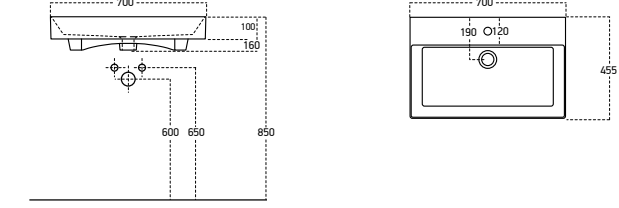

CONSOLLED WASHBASIN

Box Dimensions
165x710x465 mm

Weight
19.9 kg

Volume
0.054 m³

60 CM 17060

Vitreous China Easy Install Water Saving

EN Water Inlet, Overflow Hole, Single Hole for Faucet, Washbasin Strainer (Chrome), Universal Mounted Elements

TR Arkadan Su Girişli, Su Taşma Delikli, Tek Armatür Delikli, Krom Basmalı Süzgeç, Bağlantı Elemanları ile Montaj Yapılır.