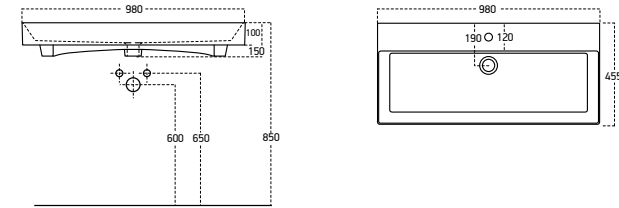

CONSOLLED WASHBASIN

CONSOLLED WASHBASIN
KONSOLLU LAVABO

100 CM 17100

Vitreous China Easy Install Water Saving

EN Water Inlet, Overflow Hole, Single Hole for Faucet, Washbasin Strainer (Chrome), Universal Mounted Elements

TR Arkadan Su Girişli, Su Taşma Delikli, Tek Armatür Delikli, Krom Basmalı Süzgeç, Bağlantı Elemanları ile Montaj Yapılır.

CONSOLLED WASHBASIN

Box Dimensions
175x990x475 mm

Weight
26 kg

Volume
0.082 m³

85 CM 17085

Vitreous China Easy Install Water Saving

EN Water Inlet, Overflow Hole, Single Hole for Faucet, Washbasin Strainer (Chrome), Universal Mounted Elements

TR Arkadan Su Girişli, Su Taşma Delikli, Tek Armatür Delikli, Krom Basmalı Süzgeç, Bağlantı Elemanları ile Montaj Yapılır.