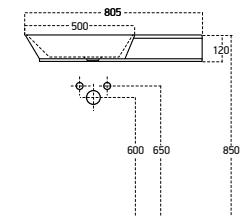

80 CM

Code 3080

EN Water Inlet, Overflow Hole, Single Hole for Faucet, Washbasin Strainer (Chrome), Universal Mounted Elements

TR Arkadan Su Girişli, Su Taşma Delikli, Tek Armatür Delikli, Krom Basmalı Süzgeç, Bağlantı Elemanları ile Montaj Yapılır.