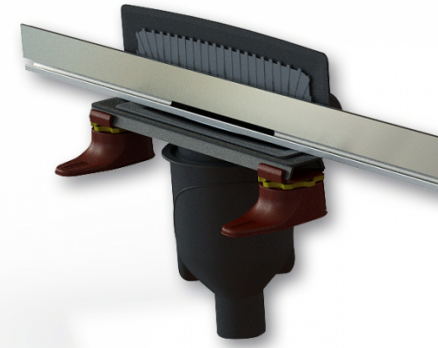

Built-in Cistern

ELEGANCE FOR LIFE

HALF FRAME BUILT-IN CISTERN

EN Half Frame, Fast mounted set for brick wall, 3/6 liter Built-in Cistern Set.
Note: Price doesn't include the button on cistern set

TR Yarım Şase, Tuğla Duvarlar İçin Hızlı Montaj, 3/6 Litre Gömme Rezervuar Seti.
Not: Basma Butonu Fiyata Dahil Değildir.

GE Halbrahmen, Bei Ziegelwänden Schnelle Montage, 3/6 Liter Einbau Spülreservoir Set.
Hinweis: Die Drückerplatte Ist Nicht Im Preis Enthalt

TECH/80
Built In Cistern
(Half Frame)
Ankastre Rezervuar (Yarım Şasi)
Code 0020

Kreabad

HALF FRAME BUILT-IN CISTERN

EN Half Frame, Fast mounted set for brick wall, 3/6 liter Built-in Cistern Set.
Note: Price doesn't include the button on cistern set

TR Yarım Şase, Tuğla Duvarlar İçin Hızlı Montaj, 3/6 Litre Gömme Rezervuar Seti.
Not: Basma Butonu Fiyata Dahil Değildir.

GE Halbrahmen, Bei Ziegelwänden Schnelle Montage, 3/6 Liter Einbau Spülreservoir Set.
Hinweis: Die Drückerplatte Ist Nicht Im Preis Enthalt

TECH/100
Built In Cistern
(Half Frame)
Ankastre Rezervuar (Tam Şasi)
Code 0026

KREABAD SANİTÄR

elegance for life...

CISTERN BUTTONS

ELEGANT

Button
Matte Chrome
Code 0040

ELEGANT

Button
Bright Chrome
Code 0041

ELEGANT

Button
White Chrome
Code 0042

ELIPS

Button
Matte Chrome
Code 0050

ELIPS

Button
Bright Chrome
Code 0051

ELIPS

Button
White Chrome
Code 0052

CISTERN BUTTONS

Base

Ankastre Stop
Walf +Volanlı
Code AV 001

Base

Ankastre Stop
Walf Kollu Volanlı
Code AV 003

Base

Ankastre Stop Walf
Dairesel Volanlı
Code AV 005

wall line

highline

proline

compactline