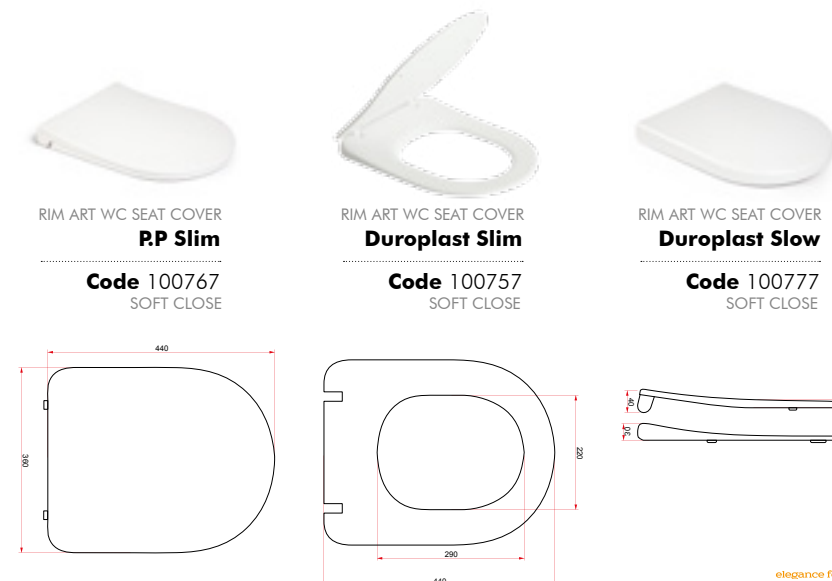

RIM ART WC SEAT COVER

RIM ART WC SEAT COVER

RIM ART WC SEAT COVER