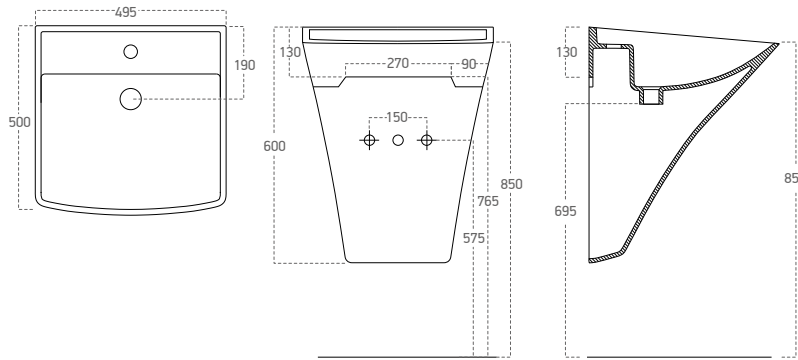

WALL HUNG MONOBLOCK WASHBASIN

Box Dimensions
635mm x 530 mm x 520 mm

Weight
29.7 kg (+- %5)

Volume
0.17 m³

EN **Increasing of the possibilities of places with endless variations and design flexibility today and tomorrow.**