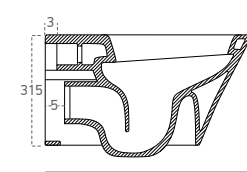

53 CM WALL-HUNG CLOSET
TAHARET DUSCH WC ODER HERKÖMLICHES WC

53 CM

Code 100412
530x365
(WITH SPOUT)

EN Hidden Spout Inlet, Under Wall, Available With Using Built-In Cistern, Mounted Using Universal Bracket For Wall Hung Elements, Can Be Combined With Soft Close Or Standard Seat Cover.

D TAHARET DUSCHWC
oder
ALS HERKÖMLICHES WC
ERHÄLTLUCH

GE Verdecktes Hygiene-Waschrohr Eingang Unter Der Befestigung, Abwasserlass Hinten, Verwendung Mit Einbau Spülreservoir, Montage Mit Befestigungs Zubehör Kann Mit Absenk- Oder Standarddeckel Kombi erbar.

WALL HUNG CLOSET
Box Dimensions
395mm x 575mm x 320 mm
Weight
26.0 kg (+- %5)
Volume
0.073 m³

53 CM

Code 100414
530x365

EN Available With Using Built-In Cistern, Mounted Using Universal Bracket For Wall Hung Elements, Can Be Combined With Soft Close Or Standard Seat Cover.

D WAND WC

GE Abwasserlass Von Hinten, Einbau Spülreservoir, Montage Mit Befestigungs Zubehör Kann Mit Absenk- Oder Standarddeckel Kombiniert werden.

WALL HUNG CLOSET
Box Dimensions
395mm x 575mm x 320 mm
Weight
26.0 kg (+- %5)
Volume
0.073 m³

BIZARRO WC SEAT COVER

EN Duroplast, Soft Close&Standart, Stainless Hinge, Easy Uninstallation, Easy Clean And Installation.

D _DUROPLAST SOFT CLOSE WC SITZE

GE Duroplast, Absenk Deckel, Rostfreies Scharnier, Einfache Abmontage Und Pflegeleicht.

Cover Options Are Available In All Colors.

Tüm Ürün Renklerinde Kapak Seçeneği Mevcuttur.

BIZARRO WC SEAT COVER
Soft Close
Code 100707

BIZARRO WC SEAT COVER
Standart
Code 100717
SOFT CLOSE

Are you ready?

TO GIVE A COLORFUL DIMENSION TO YOUR EXPECTATIONS
IN INTERIOR DESIGN

İÇ MEKAN TASARIMINDA BEKLENTİLERİNİZE RENKLİ
BİR BOYUT KATMAYA HAZIR MISINIZ?