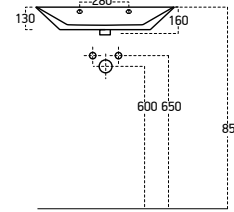

65 CM

Code 3066

FFC Plus

EN Water Inlet, Overflow Hole, Single Hole for Faucet, Washbasin Strainer (Chrome), Universal Mounted Elements

TR Arkadan Su Girişli, Su Taşma Delikli, Tek Armatür Delikli, Krom Basmalı Süzgeç, Bağlantı Elemanları ile Montaj Yapılır.

GE Zulauf Von Hinten, Mit Überlaufloch, Einhebel Armatürloch, Verchromte Pressfilter, Die Montage Wird Mit Den Befestigungs Zubehör Bef