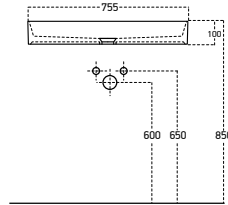

75 CM TOP COUNTER WASHBASIN 75 CM TEZGAH ÜSTÜ LAVABO

75 CM

Code 3075

Vitreous
China

Easy
Install

Water
Saving

EN Pinhole fixtures, Undisturmes water transport,
Easy bench top using.

TR Armatür deliksiz, Su taşma deliksiz, Tezgah üstü
kullanımına uygundur.

GE Ohne armatür loch, Ohne Hahnlock, Aufsatzbecken

TOP COUNTER WASHBASIN

Box Dimensions
103x765x368 mm

Weight
12.6 kg

Volume
0.029 m³

Increases the possibili- ties of

ffers solutions for needs of every
each project of the future
metropolis.