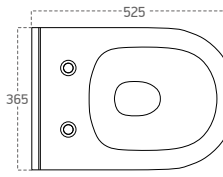

RIM ART WALL-HUNG CLOSET

Box Dimensions
370x575x370 mm

Weight
23,6 kg

Volume
0,078 m³

WC SEAT COVER

EN Duroplast, Soft Close&Standart, Stainless Hinge, Easy Uninstallation, Easy Clean And Installation.

D WC SITZ DUROPLAST MIT ABSENKAUTOMATIK