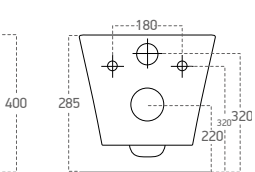

53 CM WALL-HUNG CLOSET
TAHARET DUSCH WC ODER HERKÖMLICHES WC

53 CM

Code 100412
530x365
(WITH SPOUT)

EN Hidden Spout Inlet, Under Wall, Available With Using Built-In Cistern, Mounted Using Universal Bracket For Wall Hung Elements, Can Be Combined With Soft Close Or Standard Seat Cover.

D TAHARET DUSCHWC
oder
ALS HERKÖMLICHES WC
ERHÄLTLUCH

GE Verdecktes Hygiene-Waschrohr Eingang Unter Der Befestigung, Abwasserlass Hinten, Verwendung Mit Einbau Spülreservoir, Montage Mit Befestigungs Zubehör Kann Mit Absenk- Oder Standarddeckel Kombi erbar.

WALL HUNG CLOSET
Box Dimensions
395mm x 575mm x 320 mm
Weight
26.0 kg (+- %5)
Volume
0.073 m³

53 CM

Code 100414
530x365

EN Available With Using Built-In Cistern, Mounted Using Universal Bracket For Wall Hung Elements, Can Be Combined With Soft Close Or Standard Seat Cover.

D WAND WC

GE Abwasserlass Von Hinten, Einbau Spülreservoir, Montage Mit Befestigungs Zubehör Kann Mit Absenk- Oder Standarddeckel Kombiniert werden.

WALL HUNG CLOSET
Box Dimensions
395mm x 575mm x 320 mm
Weight
26.0 kg (+- %5)
Volume
0.073 m³

BIZARRO WC SEAT COVER

EN Duroplast, Soft Close&Standart, Stainless Hinge, Easy Uninstallation, Easy Clean And Installation.

D _DUROPLAST SOFT CLOSE WC SITZE

GE Duroplast, Absenk Deckel, Rostfreies Scharnier, Einfache Abmontage Und Pflegeleicht.

Cover Options Are Available In All Colors.

Tüm Ürün Renklerinde Kapak Seçeneği Mevcuttur.

BIZARRO WC SEAT COVER
Soft Close
Code 100707

BIZARRO WC SEAT COVER
Standart
Code 100717
SOFT CLOSE

Are you ready?

TO GIVE A COLORFUL DIMENSION TO YOUR EXPECTATIONS
IN INTERIOR DESIGN

İÇ MEKAN TASARIMINDA BEKLENTİLERİNİZE RENKLİ
BİR BOYUT KATMAYA HAZIR MISINIZ?