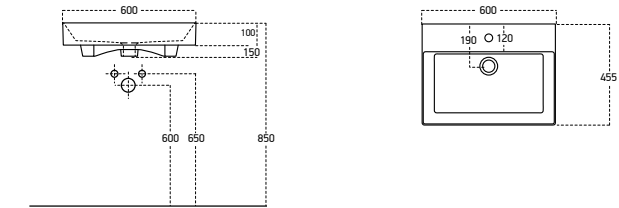

Box Dimensions
165x605x470 mm

Weight
15.4 kg

Volume
0.046 m³