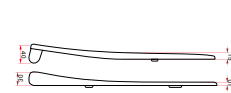

It's Superior in every matter

It is easily assembled. Moreover, with its easy installation and slowly closed cover.

**KREABAD
SPÜLRANDLOS**

SPÜLRANDES WC MIT SPRITZSCHUTZ

RIM-ART TECHNOLOGY