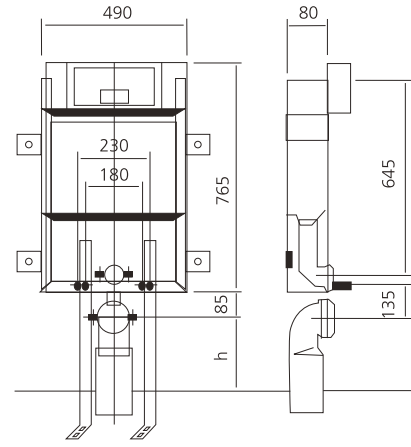

Built-in Cistern

ELEGANCE FOR LIFE

HALF FRAME BUILT-IN CISTERN

EN Half Frame, Fast mounted set for brick wall, 3/6 liter Built-in Cistern Set.
Note: Price doesn't include the button on cistern set

TR Yarım Şase, Tuğla Duvarlar İçin Hızlı Montaj, 3/6 Litre Gömme Rezervuar Seti.
Not: Basma Butonu Fiyata Dahil Değildir.

GE Halbrahmen, Bei Ziegelwänden Schnelle Montage, 3/6 Liter Einbau Spülreservoir Set.
Hinweis: Die Drückerplatte Ist Nicht Im Preis Enthalt

TECH/80
Built In Cistern
(Half Frame)
Ankastre Rezervuar (Yarım Şasi)
Code 0020

Kreabad

HALF FRAME BUILT-IN CISTERN

EN Half Frame, Fast mounted set for brick wall, 3/6 liter Built-in Cistern Set.
Note: Price doesn't include the button on cistern set

TR Yarım Şase, Tuğla Duvarlar İçin Hızlı Montaj, 3/6 Litre Gömme Rezervuar Seti.
Not: Basma Butonu Fiyata Dahil Değildir.

GE Halbrahmen, Bei Ziegelwänden Schnelle Montage, 3/6 Liter Einbau Spülreservoir Set.
Hinweis: Die Drückerplatte Ist Nicht Im Preis Enthalt

TECH/100
Built In Cistern
(Half Frame)
Ankastre Rezervuar (Tam Şasi)
Code 0026