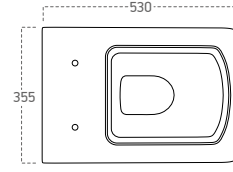

53 CM WALL-HUNG CLOSET
TAHARET DUSCH WC ODER HERKÖMLICHES WC

53 CM

Code 100412
530x365
(WITH SPOUT)

EN Hidden Spout Inlet, Under Wall, Available With Using Built-In Cistern, Mounted Using Universal Bracket For Wall Hung Elements, Can Be Combined With Soft Close Or Standard Seat Cover.

D TAHARET DUSCHWC
oder
ALS HERKÖMLICHES WC
ERHÄLTLUCH

GE Verdecktes Hygiene-Waschrohr Eingang Unter Der Befestigung, Abwasserlass Hinten, Verwendung Mit Einbau Spülreservoir, Montage Mit Befestigungs Zubehör Kann Mit Absenk- Oder Standarddeckel Kombi erbar.

WALL HUNG CLOSET
Box Dimensions
395mm x 575mm x 320 mm
Weight
26.0 kg (+- %5)
Volume
0.073 m³

53 CM

Code 100414
530x365

EN Available With Using Built-In Cistern, Mounted Using Universal Bracket For Wall Hung Elements, Can Be Combined With Soft Close Or Standard Seat Cover.

D WAND WC

GE Abwasserlass Von Hinten, Einbau Spülreservoir, Montage Mit Befestigungs Zubehör Kann Mit Absenk- Oder Standarddeckel Kombiniert werden.

WALL HUNG CLOSET
Box Dimensions
395mm x 575mm x 320 mm
Weight
26.0 kg (+- %5)
Volume
0.073 m³

BIZARRO WC SEAT COVER

EN Duroplast, Soft Close&Standart, Stainless Hinge, Easy Uninstallation, Easy Clean And Installation.

D _DUROPLAST SOFT CLOSE WC SITZE

GE Duroplast, Absenk Deckel, Rostfreies Scharnier, Einfache Abmontage Und Pflegeleicht.

Cover Options Are Available In All Colors.

Tüm Ürün Renklerinde Kapak Seçeneği Mevcuttur.

BIZARRO WC SEAT COVER
Soft Close
Code 100707

BIZARRO WC SEAT COVER
Standart
Code 100717
SOFT CLOSE

Are you ready?

TO GIVE A COLORFUL DIMENSION TO YOUR EXPECTATIONS
IN INTERIOR DESIGN

İÇ MEKAN TASARIMINDA BEKLENTİLERİNİZE RENKLİ
BİR BOYUT KATMAYA HAZIR MISINIZ?