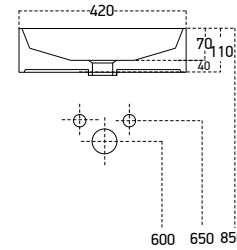

GE Ohne armatür loch, Ohne Hahnlock, Aufsatzbecken

TOP COUNTER WASHBASIN

Box Dimensions
435x450x125 mm

Weight
7,40 kg

Volume
0,024 m³

EN **A tound shaped, well designed, soft and at the sametime so different Diamante Model can bring an elegance of future to your bathroom.**