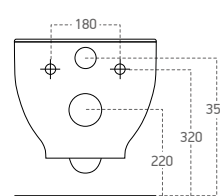

RIM ART WALL-HUNG CLOSET

Box Dimensions
370x575x370 mm

Weight
23,6 kg

Volume
0,078 m³

WC SEAT COVER

EN Duroplast, Soft Close&Standart, Stainless Hinge, Easy Uninstallation, Easy Clean And Installation.

D WC SITZ DUROPLAST MIT ABSENKAUTOMATIK