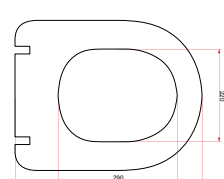

RIM ART WC SEAT COVER
Duroplast Slow

Code 100777
SOFT CLOSE