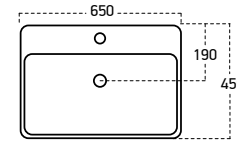

65 CM

3065

EN Water Inlet, Overflow Hole, Single Hole for Faucet, Washbasin Strainer (Chrome), Universal Mounted Elements

TR Arkadan Su Girişli, Su Taşma Delikli, Tek Armatür Delikli, Krom Basmalı Süzgeç, Bağlantı Elemanları ile Montaj Yapılır.

GE Zulauf Von Hinten, Mit Überlaufloch, Einhebel Armatürloch, Verchromte Pressfilter, Die Montage Wird Mit Den Befestigungs Zubehör Bef

TOP COUNTER WASHBASIN

Box Dimensions
170x655x470 mm

Weight
14.1 kg (+- %5)

Volume
0.052 m³