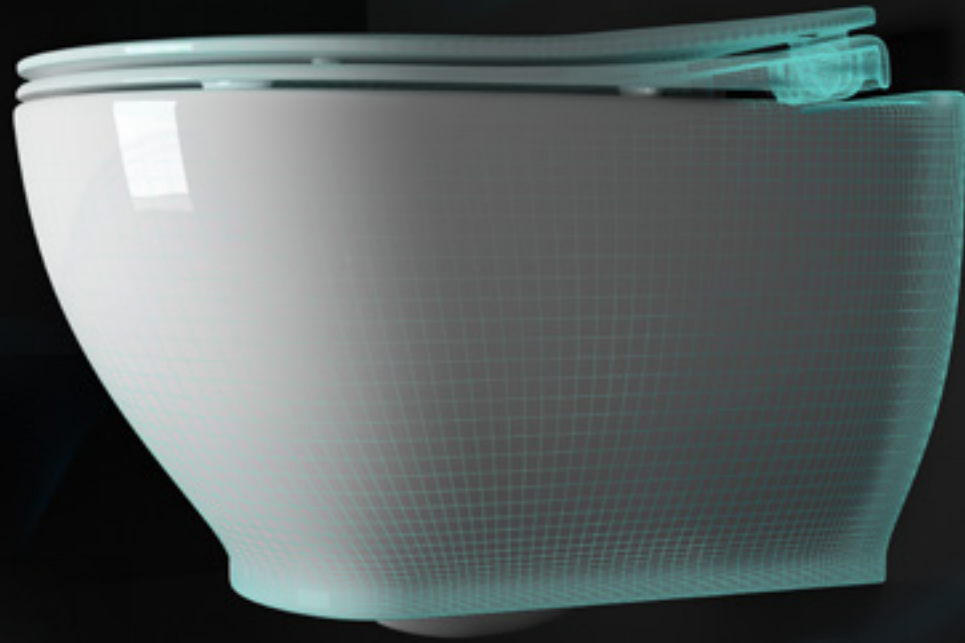

It forms the anatomy of modern life...

Modern yaşamın anatomisi...

FAST WASH AESTHETIC & HYGIENE RIM-ART TECHNOLOGY

garcia
RIM ART/ WALL-HUNG CLOSET

elegance
FOR LIFE
2018 NEW COLLECTIONS

Open Channel Cleaning System lets the water to be dispensed to every closet point and provides flowless cleaning. Through this system debris and bacteria can not stagnate. RIM-ART ductless closet removes organisms detrimental for health.