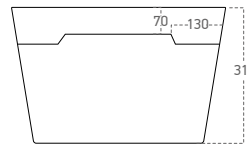

20.3 kg (+- %5)

Volume

0.76 m³

PRIMO

MINI MONOBLOCK WASHBASIN
MİNİ MONOBLOK LAVABO

www.kreabad.de

Striking depth in
metropolis life of the
future.

It has more space for water.
That is, more hygiene.