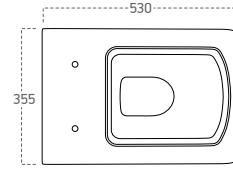

53 CM WALL-HUNG CLOSET
TAHARET DUSCH WC ODER HERKÖMLICHES WC

53 CM

Code 100412
530x365
(WITH SPOUT)

EN Hidden Spout Inlet, Under Wall, Available With Using Built-In Cistern, Mounted Using Universal Bracket For Wall Hung Elements, Can Be Combined With Soft Close Or Standard Seat Cover.

D TAHARET DUSCHWC
oder
ALS HERKÖMLICHES WC
ERHÄLTLUCH

GE Verdecktes Hygiene-Waschrohr Eingang Unter Der Befestigung, Abwasserlass Hinten, Verwendung Mit Einbau Spülreservoir, Montage Mit Befestigungs Zubehör Kann Mit Absenk- Oder Standarddeckel Kombi erbar.

WALL HUNG CLOSET
Box Dimensions
395mm x 575mm x 320 mm
Weight
26.0 kg (+- %5)
Volume
0.073 m³

53 CM

Code 100414
530x365

EN Available With Using Built-In Cistern, Mounted Using Universal Bracket For Wall Hung Elements, Can Be Combined With Soft Close Or Standard Seat Cover.

D WAND WC

GE Abwasserlass Von Hinten, Einbau Spülreservoir, Montage Mit Befestigungs Zubehör Kann Mit Absenk- Oder Standarddeckel Kombiniert werden.

WALL HUNG CLOSET
Box Dimensions
395mm x 575mm x 320 mm
Weight
26.0 kg (+- %5)
Volume
0.073 m³

BIZARRO WC SEAT COVER

EN Duroplast, Soft Close&Standart, Stainless Hinge, Easy Uninstallation, Easy Clean And Installation.

D _DUROPLAST SOFT CLOSE WC SITZE

GE Duroplast, Absenk Deckel, Rostfreies Scharnier, Einfache Abmontage Und Pflegeleicht.

Cover Options Are Available In All Colors.

Tüm Ürün Renklerinde Kapak Seçeneği Mevcuttur.

BIZARRO WC SEAT COVER
Soft Close
Code 100707

BIZARRO WC SEAT COVER
Standart
Code 100717
SOFT CLOSE

Are you ready?

TO GIVE A COLORFUL DIMENSION TO YOUR EXPECTATIONS
IN INTERIOR DESIGN

İÇ MEKAN TASARIMINDA BEKLENTİLERİNİZE RENKLİ
BİR BOYUT KATMAYA HAZIR MISINIZ?