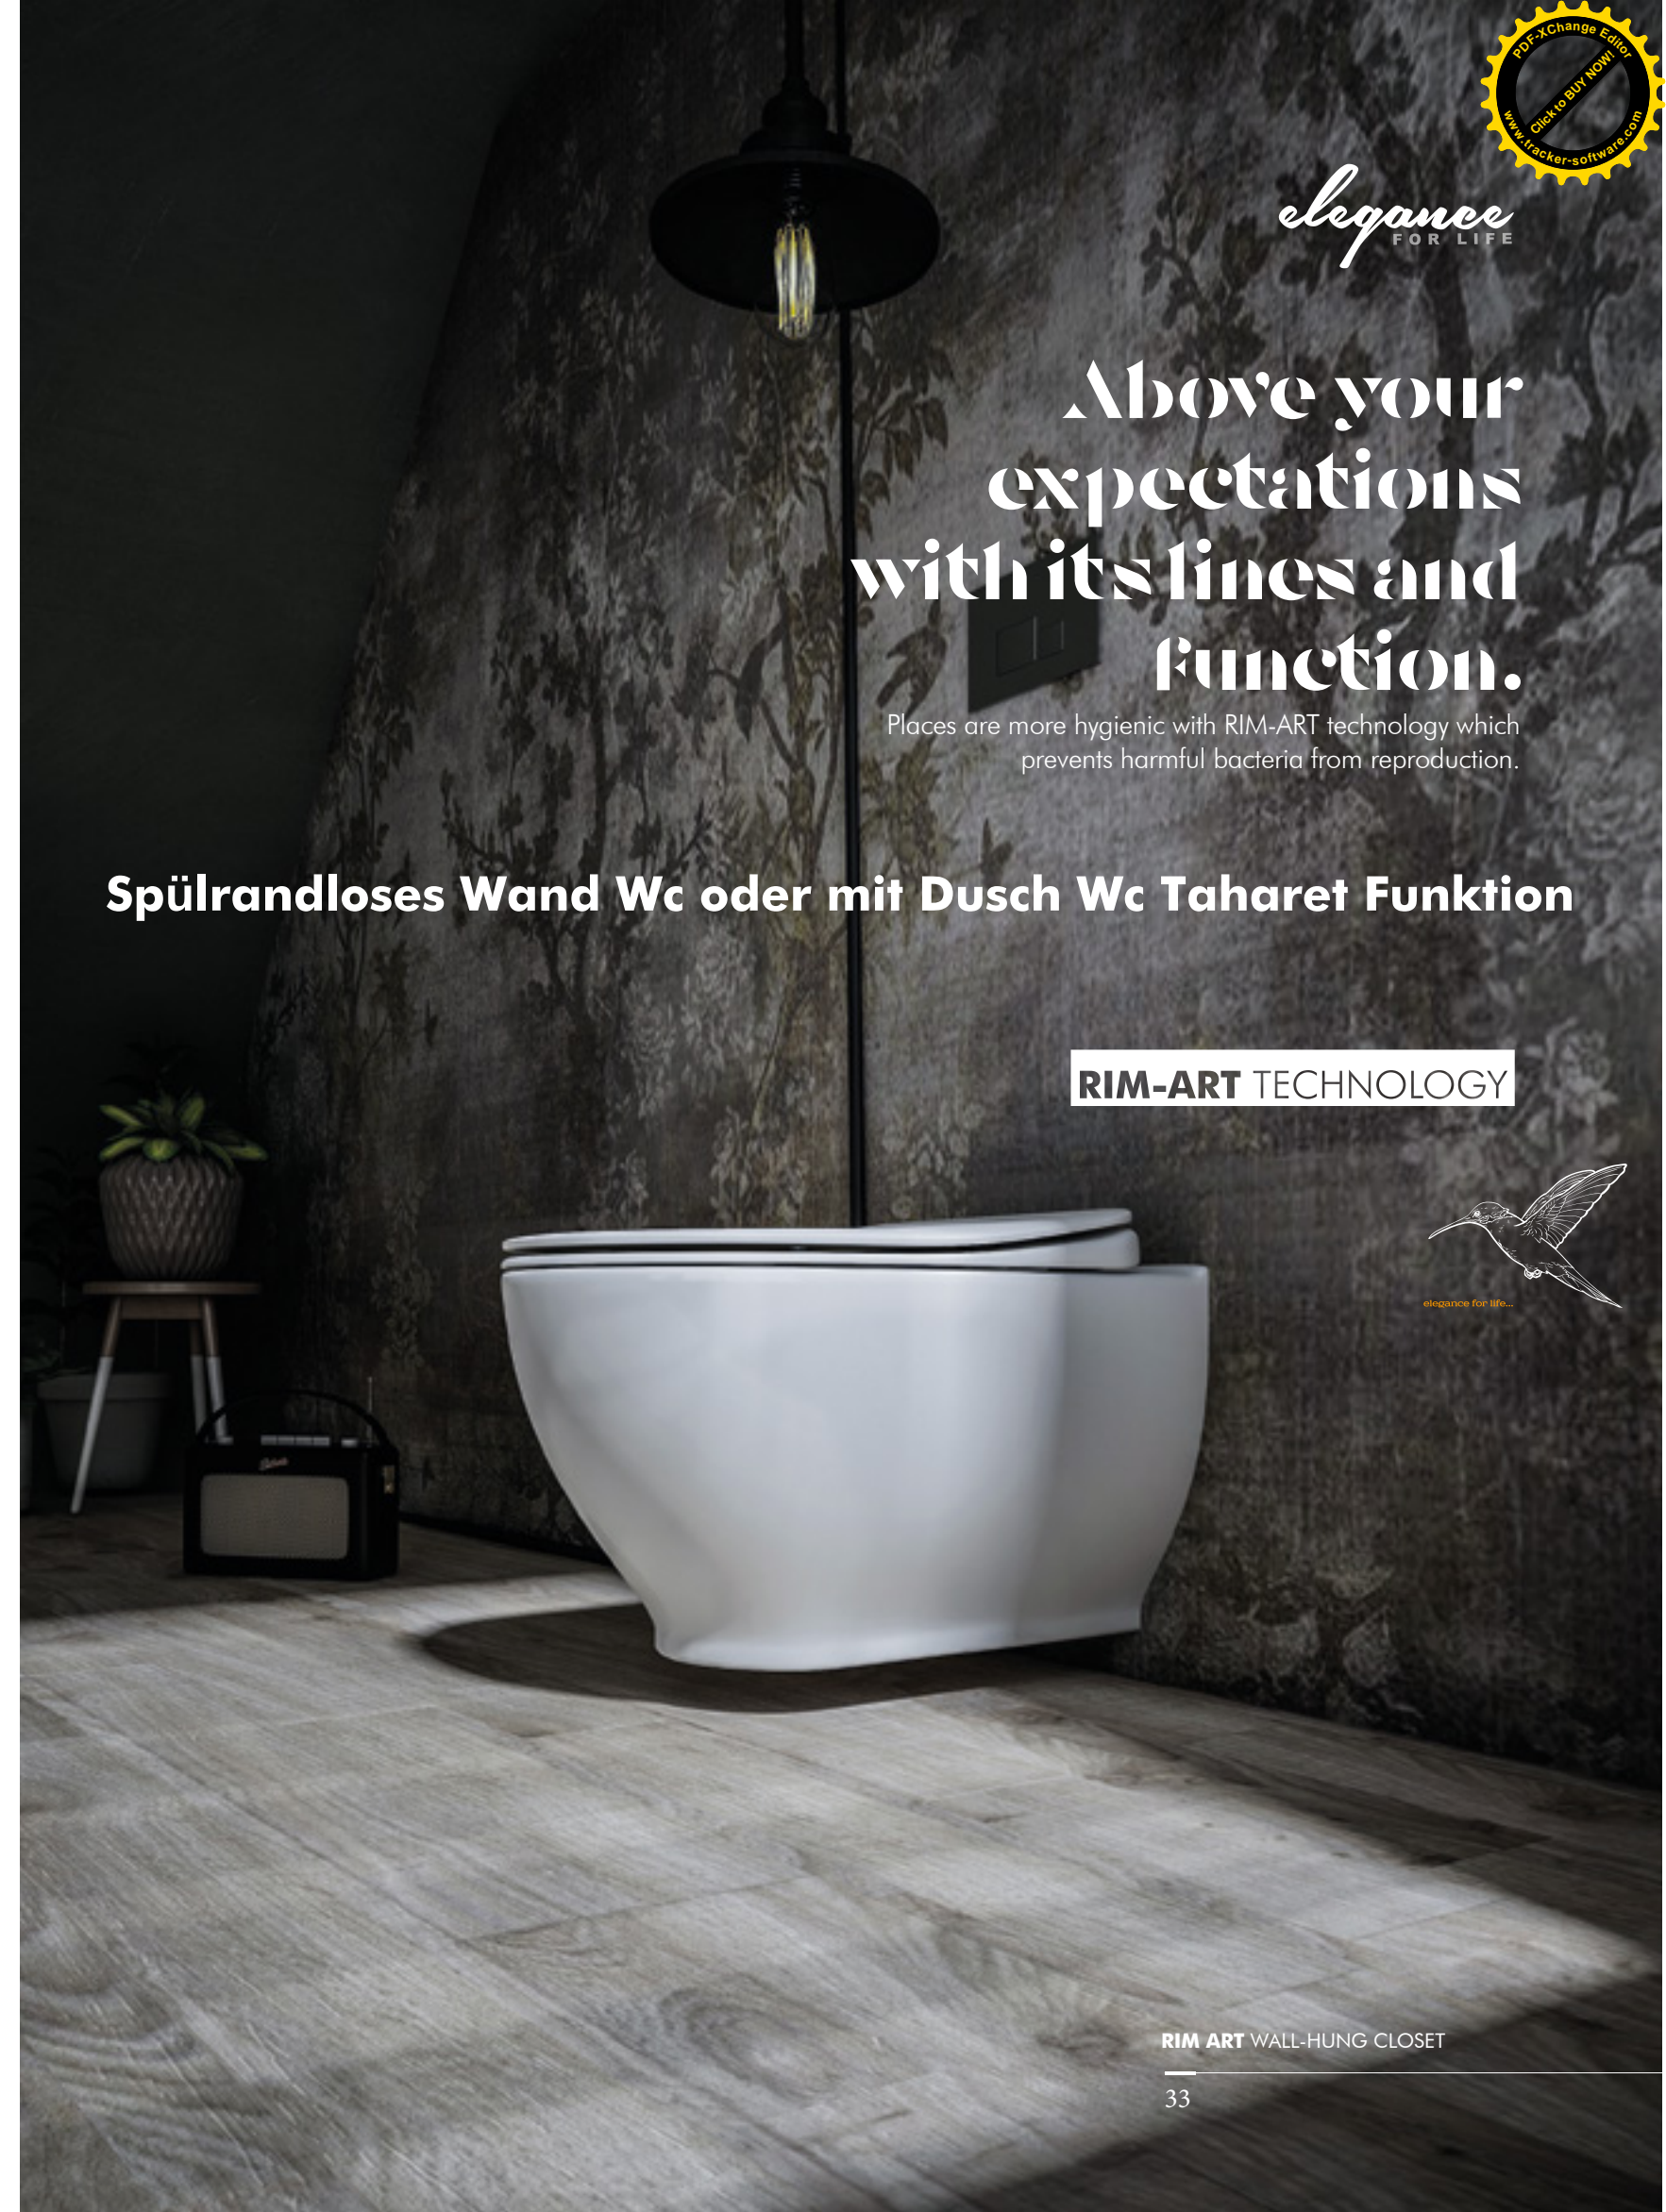

Spülrandloses Wand Wc oder mit Dusch Wc Taharet Funktion

RIM-ART TECHNOLOGY

RIM ART WALL-HUNG CLOSET

RIM-ART TECHNOLOGY

**It is 99%
more hygienic than
a normal closet.**

It can be cleaned easily with a single touch. Both itself and its surroundings. Your places are bright and spotless with less water consumption.