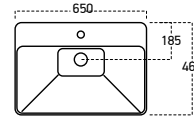

65 CM

Code 3066

FFC Plus

EN Water Inlet, Overflow Hole, Single Hole for Faucet, Washbasin Strainer (Chrome), Universal Mounted Elements

TR Arkadan Su Girişli, Su Taşma Delikli, Tek Armatür Delikli, Krom Basmalı Süzgeç, Bağlantı Elemanları ile Montaj Yapılır.

GE Zulauf Von Hinten, Mit Überlaufloch, Einhebel Armatürloch, Verchromte Pressfilter, Die Montage Wird Mit Den Befestigungs Zubehör Bef