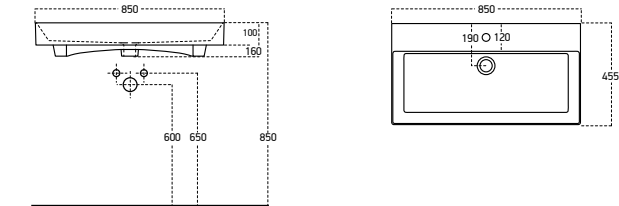

CONSOLLED WASHBASIN

Box Dimensions
170x865x470 mm

Weight
22.7 kg

Volume
0.068 m³

70 CM 17070

Vitreous China Easy Install Water Saving

EN Water Inlet, Overflow Hole, Single Hole for Faucet, Washbasin Strainer (Chrome), Universal Mounted Elements

TR Arkadan Su Girişli, Su Taşma Delikli, Tek Armatür Delikli, Krom Basmalı Süzgeç, Bağlantı Elemanları ile Montaj Yapılır.