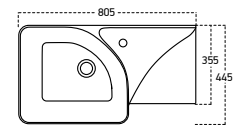

80 CM

Code 3080

EN Water Inlet, Overflow Hole, Single Hole for Faucet, Washbasin Strainer (Chrome), Universal Mounted Elements

TR Arkadan Su Girişli, Su Taşma Delikli, Tek Armatür Delikli, Krom Basmalı Süzgeç, Bağlantı Elemanları ile Montaj Yapılır.