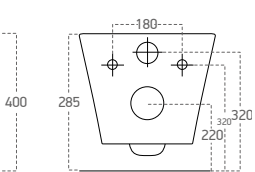

53 CM WALL-HUNG CLOSET
TAHARET DUSCH WC ODER HERKÖMLICHES WC

53 CM

Code 100412
530x365
(WITH SPOUT)

EN Hidden Spout Inlet, Under Wall, Available With Using Built-In Cistern, Mounted Using Universal Bracket For Wall Hung Elements, Can Be Combined With Soft Close Or Standard Seat Cover.

D TAHARET DUSCHWC
oder
ALS HERKÖMLICHES WC
ERHÄLTLUCH

GE Verdecktes Hygiene-Waschrohr Eingang Unter Der Befestigung, Abwasserlass Hinten, Verwendung Mit Einbau Spülreservoir, Montage Mit Befestigungs Zubehör Kann Mit Absenk- Oder Standarddeckel Kombi erbar.

WALL HUNG CLOSET
Box Dimensions
395mm x 575mm x 320 mm
Weight
26.0 kg (+- %5)
Volume
0.073 m³

53 CM

Code 100414
530x365

EN Available With Using Built-In Cistern, Mounted Using Universal Bracket For Wall Hung Elements, Can Be Combined With Soft Close Or Standard Seat Cover.

D WAND WC

GE Abwasserlass Von Hinten, Einbau Spülreservoir, Montage Mit Befestigungs Zubehör Kann Mit Absenk- Oder Standarddeckel Kombiniert werden.

WALL HUNG CLOSET
Box Dimensions
395mm x 575mm x 320 mm
Weight
26.0 kg (+- %5)
Volume
0.073 m³

BIZARRO WC SEAT COVER

EN Duroplast, Soft Close&Standart, Stainless Hinge, Easy Uninstallation, Easy Clean And Installation.

D _DUROPLAST SOFT CLOSE WC SITZE

GE Duroplast, Absenk Deckel, Rostfreies Scharnier, Einfache Abmontage Und Pflegeleicht.

Cover Options Are Available In All Colors.

Tüm Ürün Renklerinde Kapak Seçeneği Mevcuttur.

BIZARRO WC SEAT COVER
Soft Close
Code 100707

BIZARRO WC SEAT COVER
Standart
Code 100717
SOFT CLOSE

Are you ready?

TO GIVE A COLORFUL DIMENSION TO YOUR EXPECTATIONS
IN INTERIOR DESIGN

İÇ MEKAN TASARIMINDA BEKLENTİLERİNİZE RENKLİ
BİR BOYUT KATMAYA HAZIR MISINIZ?