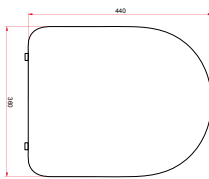

RIM ART WC SEAT COVER
Duroplast Slim

Code 100757
SOFT CLOSE